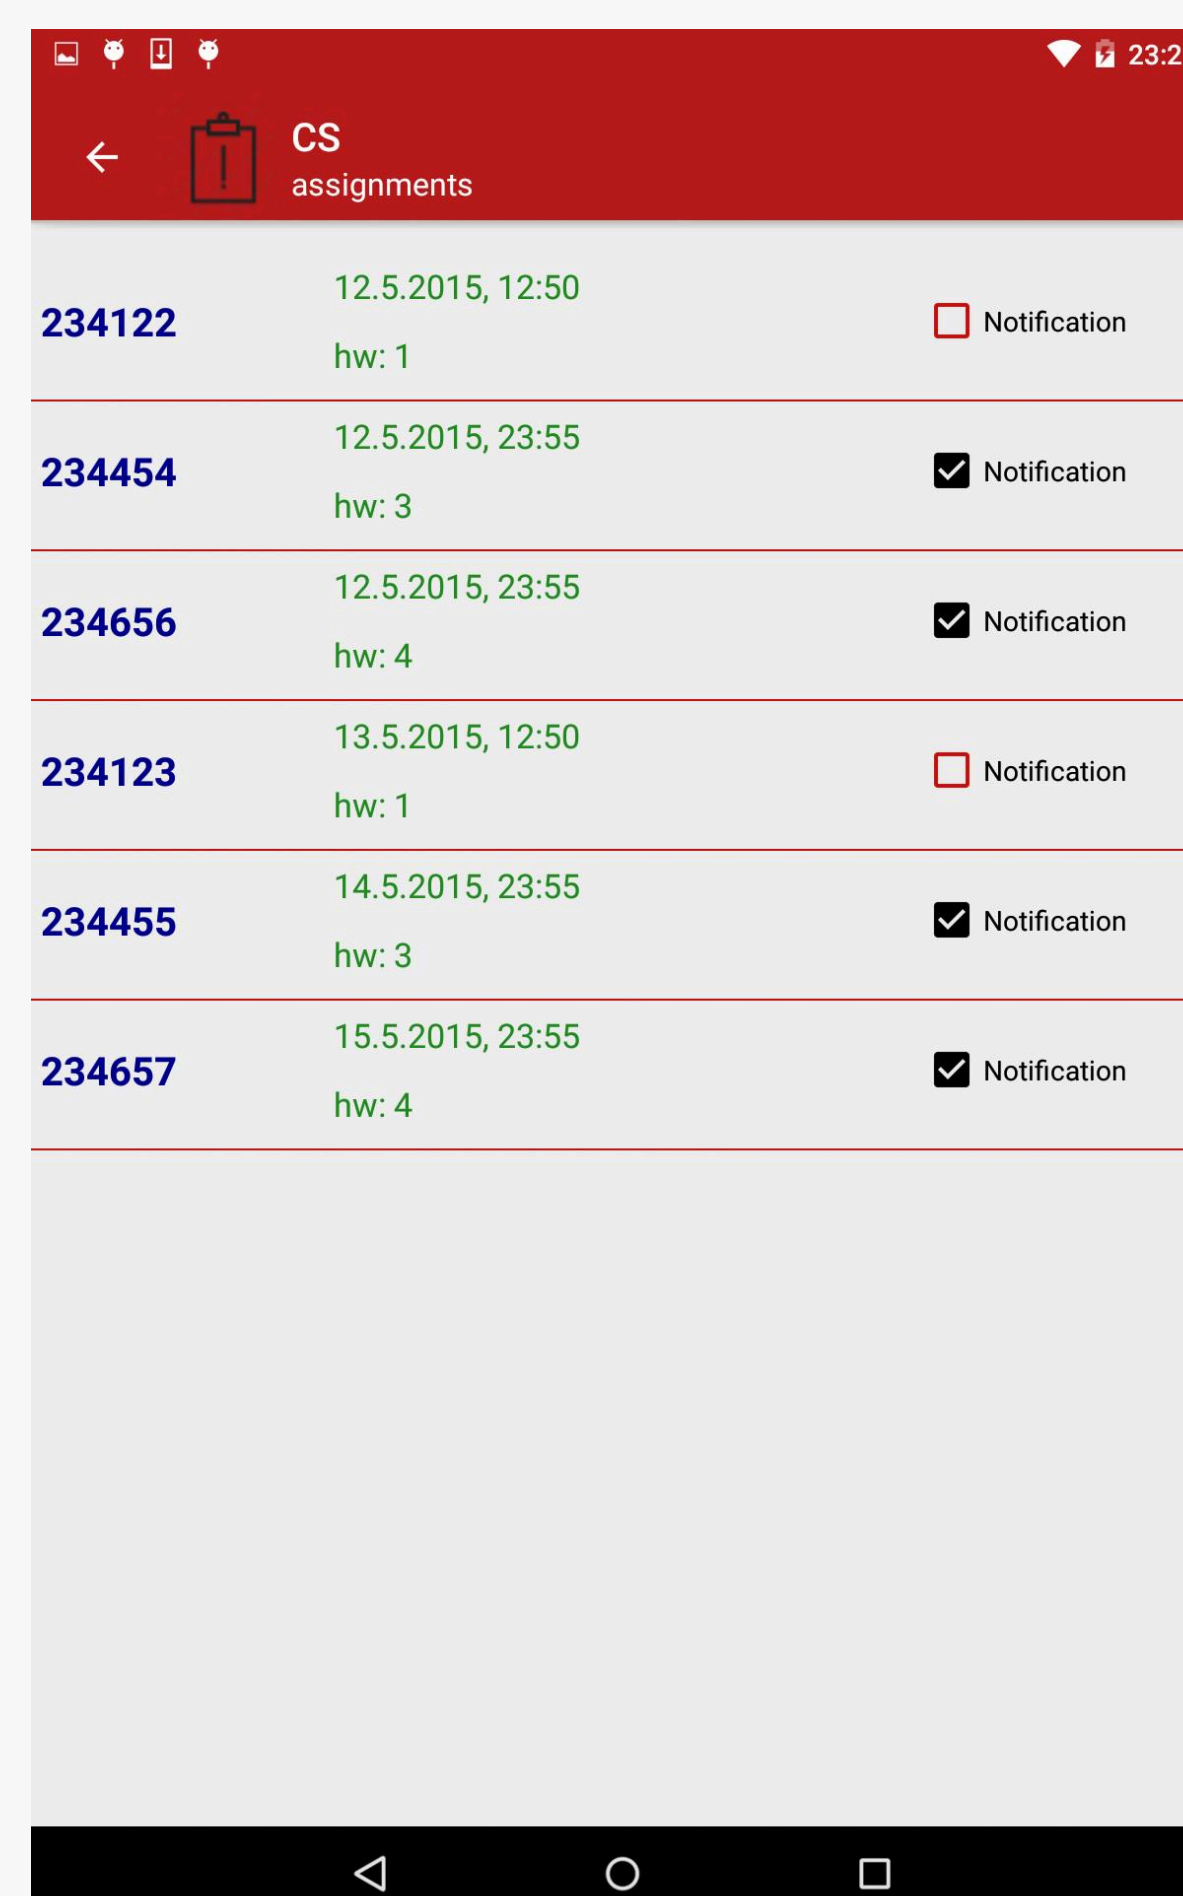

# CS - Courses

This application aims to help Computer science students to find partners, and also it serves as a homework reminder

Main activity, user's every registered course

A course's description, including a direct link to its website and the nearest homework's due.

Users in search for partners in a certain course

Users' opinions regarding a certain course

Every user's profile.

Nearest homework's due in each course a user is registered to.

**Nabil Slaibi, Obida Nassa, Mahmud Mahamed**