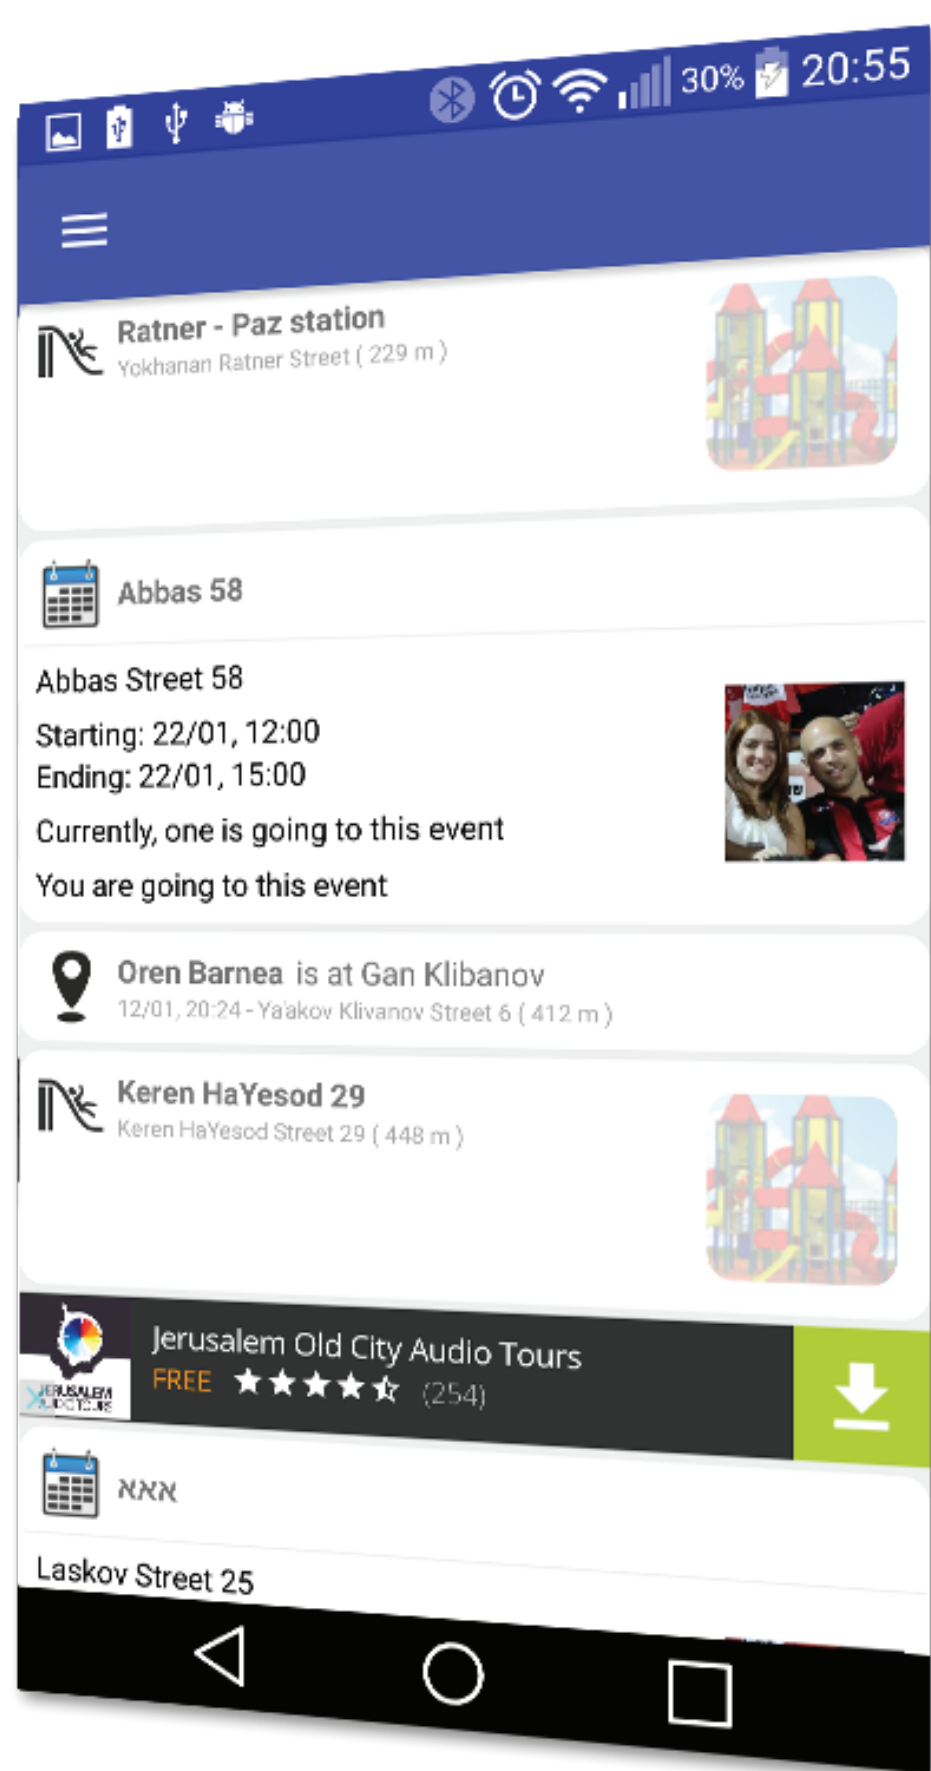

News Feed

The home screen is a news feed, including a combined list of some nearby playgrounds, nearby upcoming events and some relevant latest Check Ins, all are filtered to be only of the friends of the user.

This screen also allows a navigation drawer between all the other screens, and Facebook user connection.