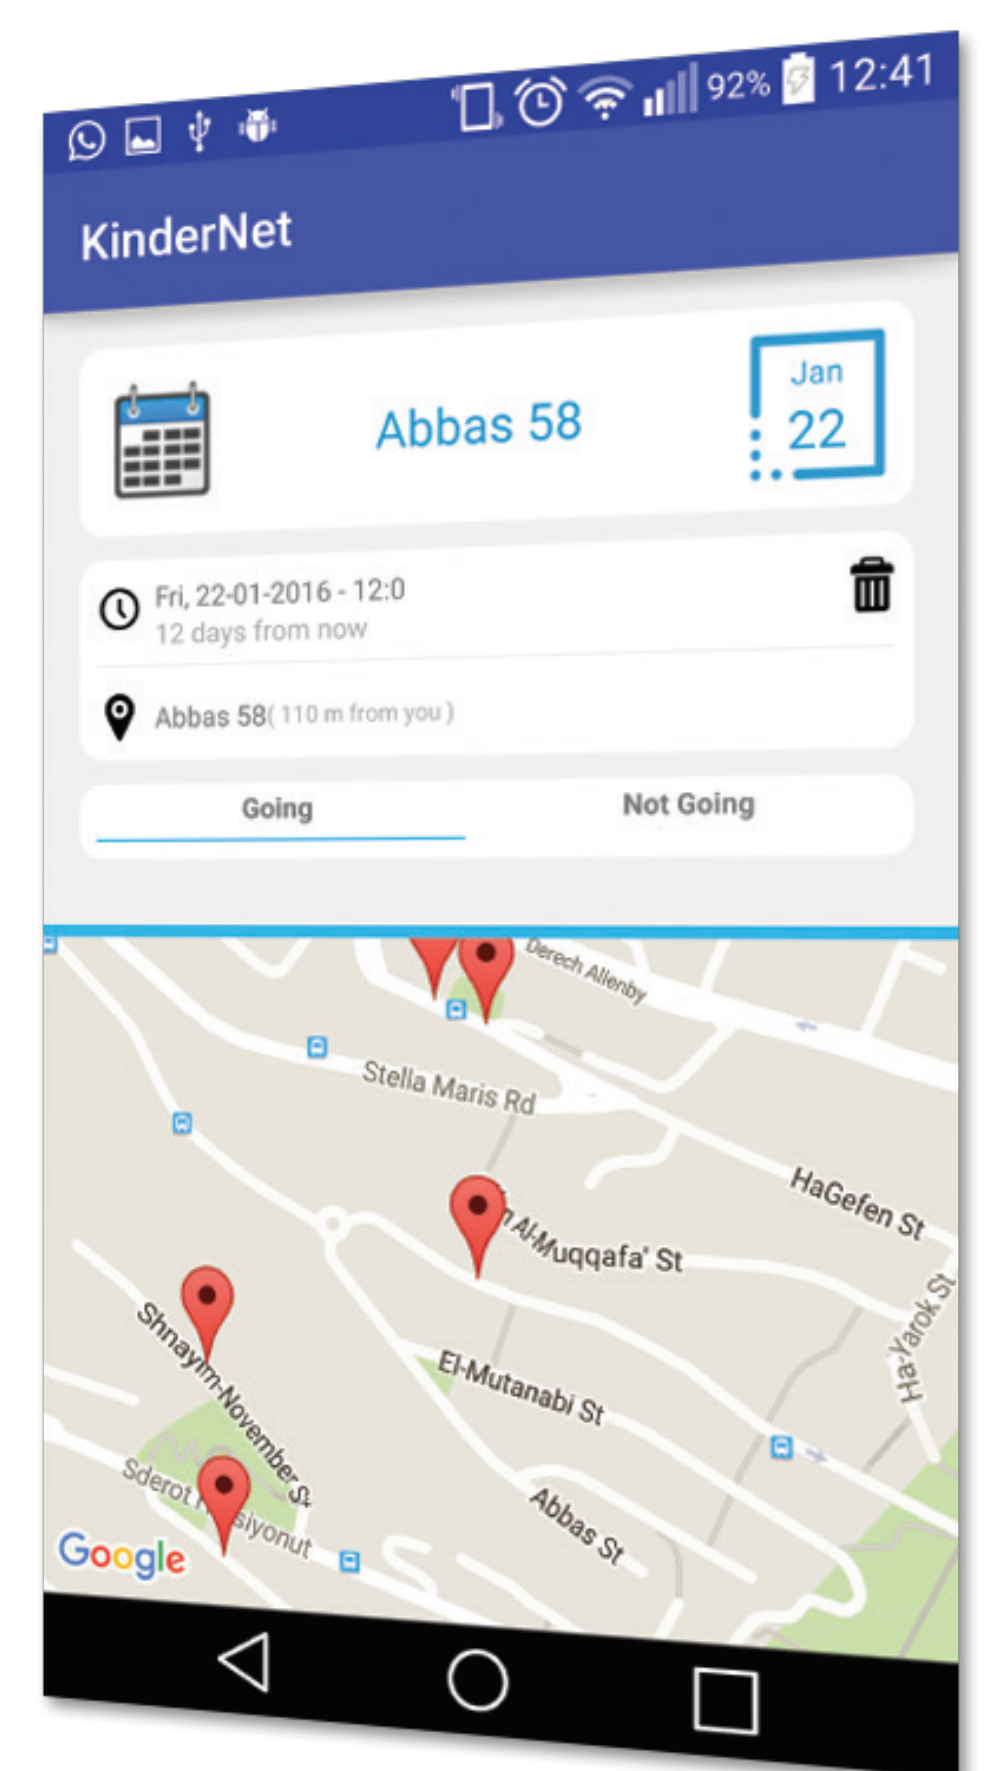

The home screen is a news feed, including a combined list of some nearby playgrounds, nearby upcoming events and some relevant latest Check Ins, all are filtered to be only of the friends of the user.

This screen also allows a navigation drawer between all the other screens, and Facebook user connection.

Map View

Map View, to show all the nearby playgrounds as markers on a map.

This view allows navigation to the playground via Google Maps engine or opening the In-App details screen of the playground

Playground Details

This view shows all the details about a playground, such as:

- Location details
- Images
- Properties
- Reviews

Using this view, a user can add a new review, create a new event, Check In to the playground or just add a new image

Event Details

This view shows an upcoming event details, including

- Event name
- Event date
- Playground & Address
- Map view
- Going / Not Going

The most important action available here is the Going/Not Going setting, so users can set attendance to the event