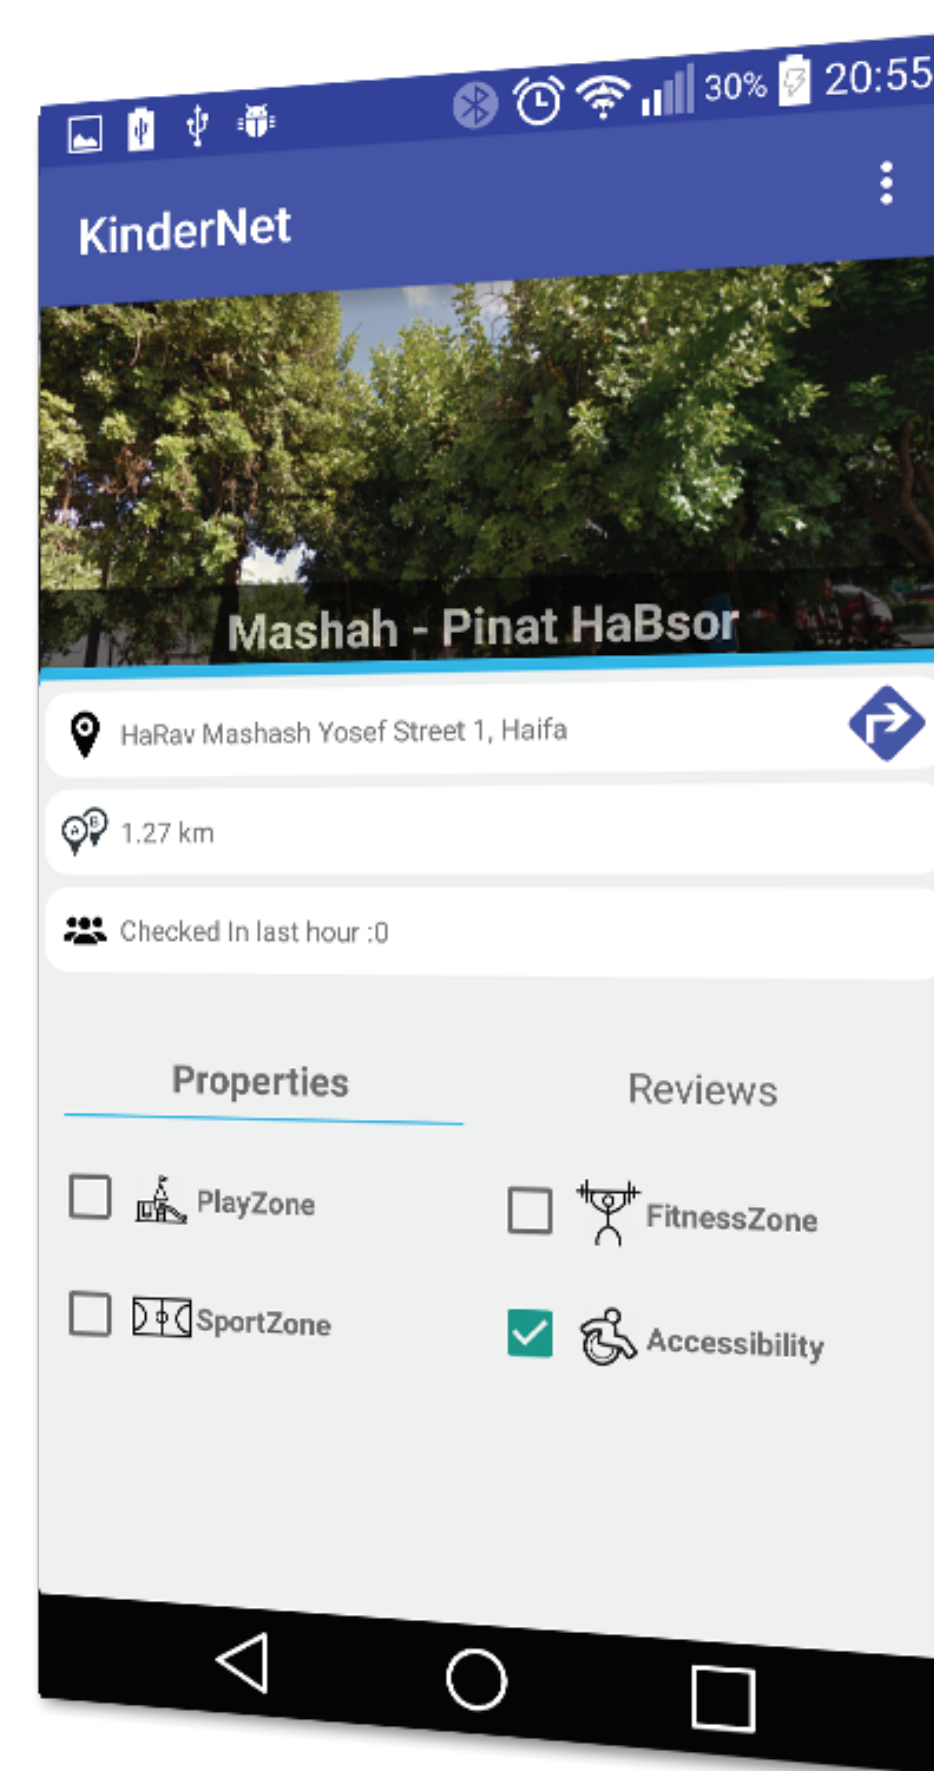

The home screen is a news feed, including a combined list of some nearby playgrounds, nearby upcoming events and some relevant latest Check Ins, all are filtered to be only of the friends of the user.

This screen also allows a navigation drawer between all the other screens, and Facebook user connection.

Map View

Map View, to show all the nearby playgrounds as markers on a map.

This view allows navigation to the playground via Google Maps engine or opening the In-App details screen of the playground

Playground Details

This view shows all the details about a playground, such as:

- Location details
- Images
- Properties
- Reviews

Using this view, a user can add a new review, create a new event, Check In to the playground or just add a new image

Event Details

This view shows an upcoming event details, including

- Event name
- Event date
- Playground & Address
- Map view
- Going / Not Going

The most important action available here is the Going/Not Going setting, so users can set attendance to the event